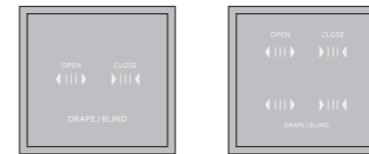

Code	Item/ Description	M.R.P. Rs. Black / White	Pkg.

1 - SMART TOUCH SWITCHES 2 MODULE

WIS 101	1 Switch 1 Way 110 - 240V~50-60Hz (Relay Output)	3000.00	5
WIS 102	2 Switch 1 Way 110 - 240V~50-60Hz (Relay Output)	3100.00	5

1 - SMART TOUCH SWITCHES 2 MODULE

WIS 103	1 Switch 2 Way 110 - 240V~50-60Hz (Relay Output)	3100.00	5
WIS 104	4 Switch 1 Way 110-240V~50-60Hz (Relay Output)	3300.00	5

1 - SMART TOUCH BELL PUSH / SWITCHES 2 MODULE

WIS 105	1 Bell Push + 3 Switch 1 Way 110 - 240V~50-60Hz (Relay Output)	3400.00	5
WIS 106	Bell Push 110-240V~50-60Hz (Relay Output)	3100.00	5

1 - SMART TOUCH DND-MMR 2 MODULE

WIS 107	Do - Not - Disturb / Clean My Room and Bell Push (Outside Room) 110 - 240V ~ 50 - 60Hz (Relay Output)	3100.00	5
WIS 108	Bell Push 110 - 240V ~ 50 - 60Hz (Relay Output)	3100.00	5

1 - SMART TOUCH SWITCHES 2 MODULE

WIS 109	1 Switch 20Amp. 1 Way 110 - 240V ~ 50 - 60Hz (Relay Output)	3200.00	5
WIS 110	1 Switch 30Amp. 1 Way 110 - 240V ~ 50 - 60Hz (Relay Output)	3300.00	5

1 - SMART TOUCH SWITCHES + DIMMER & REGULATOR 2 MODULE

WIS 111	LIGHT DIMMER 300-450W. 110 - 240V ~ 50 - 60Hz (Relay Output)	3500.00	5
WIS 112	FAN REGULATOR 120W. 110 - 240V ~ 50 - 60Hz (Relay Output)	3500.00	5

1 - SMART TOUCH SWITCHES 2 MODULE

WIS 113	Drape/Blind Controller (1- Curtain) 110 - 240V ~ 50 - 60Hz (Relay Output)	3100.00	5
WIS 114	Drape/Blind Controller (2- Curtain) 110 - 240V ~ 50 - 60Hz (Relay Output)	3100.00	5