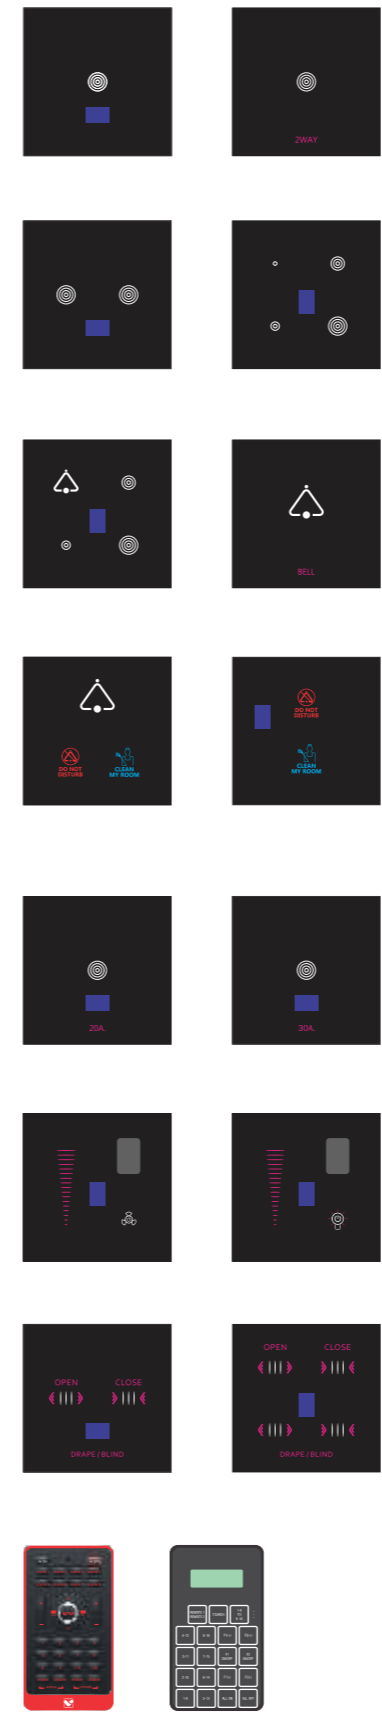

Features:

- Easy touch to ONN/OFF with LED indicators
- 230v 6A AC power output per channel
- Comes in 2,3 and 4 channel
- Easy to program by IR Remote controller
- Fashion Design in black & white colour
- Hum free regulator with a LED step indicator & 7 step controlle
- Long life Modular Relay insider

Code	Item/ Description	M.R.P. Rs. Black / White	Pkg.
------	-------------------	-----------------------------	------

1 - SMART TOUCH SWITCHES 2 MODULE

WIS 101	1 Switch 1 Way 110 - 240V~50-60Hz (Relay Output)	3000.00	5
WIS 102	2 Switch 1 Way 110 - 240V~50-60Hz (Relay Output)	3100.00	5

1 - SMART TOUCH SWITCHES 2 MODULE

WIS 103	1 Switch 2 Way 110 - 240V~50-60Hz (Relay Output)	3100.00	5
WIS 104	4 Switch 1 Way 110-240V~50-60Hz (Relay Output)	3300.00	5

1 - SMART TOUCH BELL PUSH / SWITCHES 2 MODULE

Code	Item/ Description	M.R.P. Rs. Polo White / Grey		Pkg.
10AX. 240V. Switch (1M) V9				
30101	10AX. 1 Way Switch	80.00	90.00	20
30102	10AX. 2 Way Switch	125.00	135.00	20
30103	10AX. Bell Push	125.00	135.00	20
30106	Indicator	110.00	120.00	20